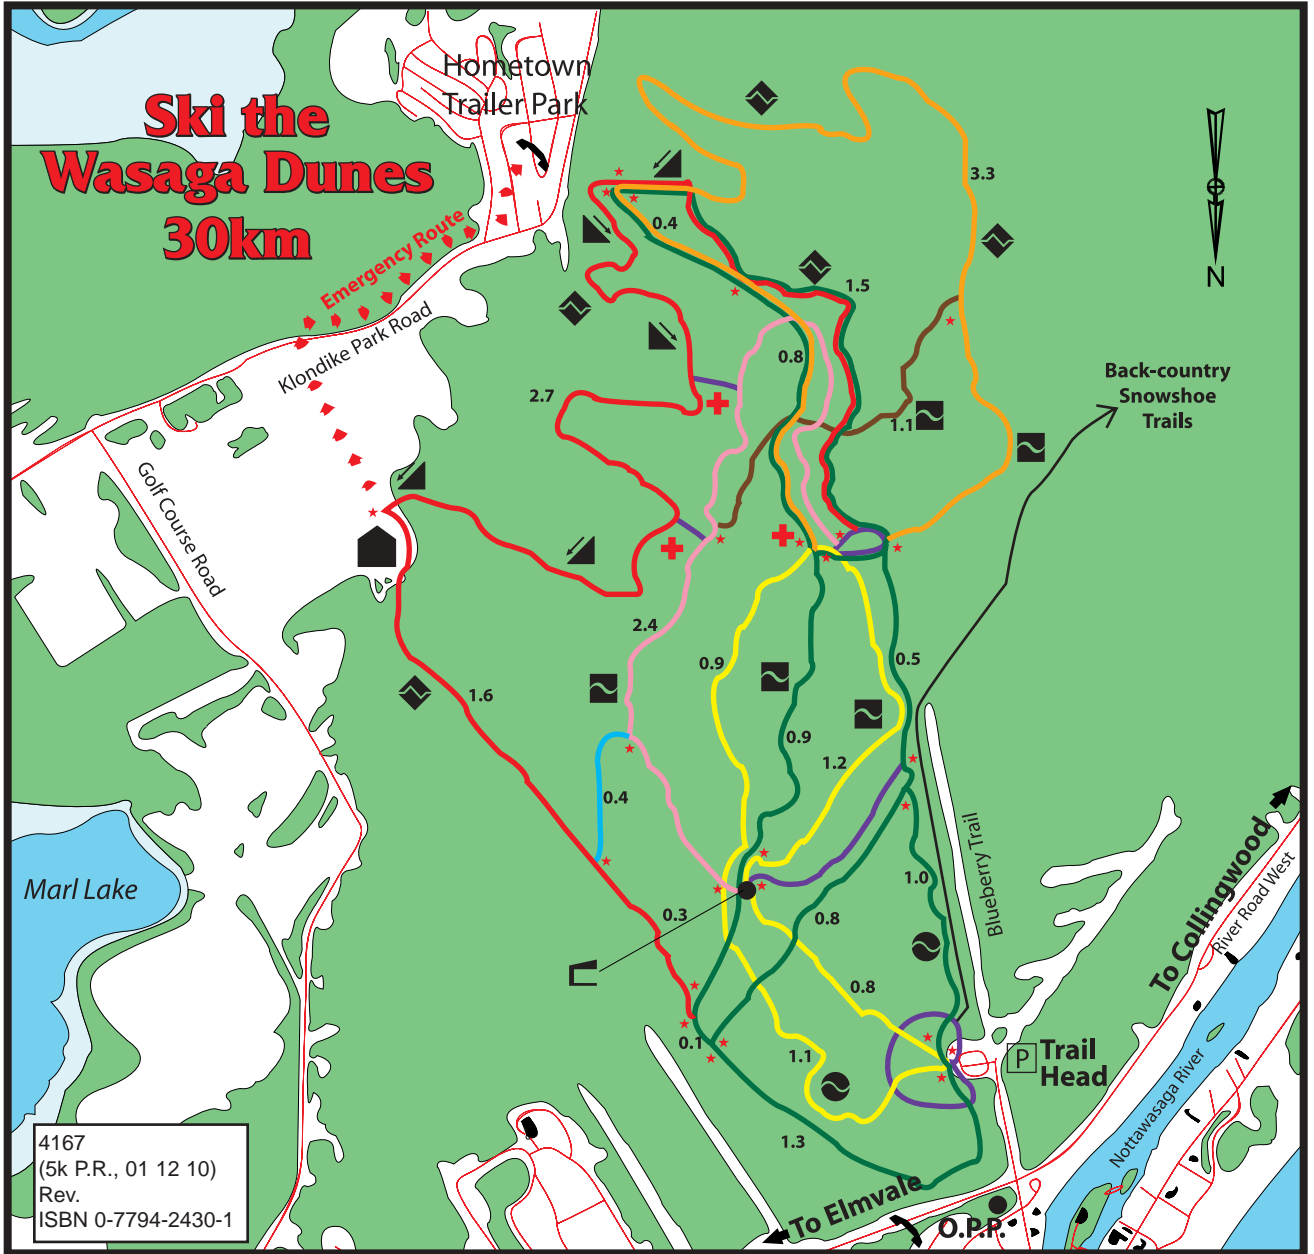

Wasaga Beach Nordic Trail Map

General Trail Symbols

- Trail Head - Parking, Information, Ski Rentals, First Aid, Telephone, Privy
- Closed Shelter, Privy, Barbecue
- Open Shelter, Privy, Barbecue
- Steep Hill
- Telephone
- Rescue Toboggan
- Emergency Trail
- 1.0 km from Point to Point
- Connecting Trail

EASY - Novice Skiers

- Blueberry Plains Trail 4.0 km
- Skating Trail 3.0 km

MODERATE - Experienced Skiers

- Skating Trail 4.2 km
- The Pine Trail 2.4 km
- Gill's Gultch 1.1 km
- Schrei Ski 0.4 km

DIFFICULT - Experts Only

- Monument Hill Trail 4.5 km
- High Dunes Trail 5.8 km
- Skating Trail 7.0 km